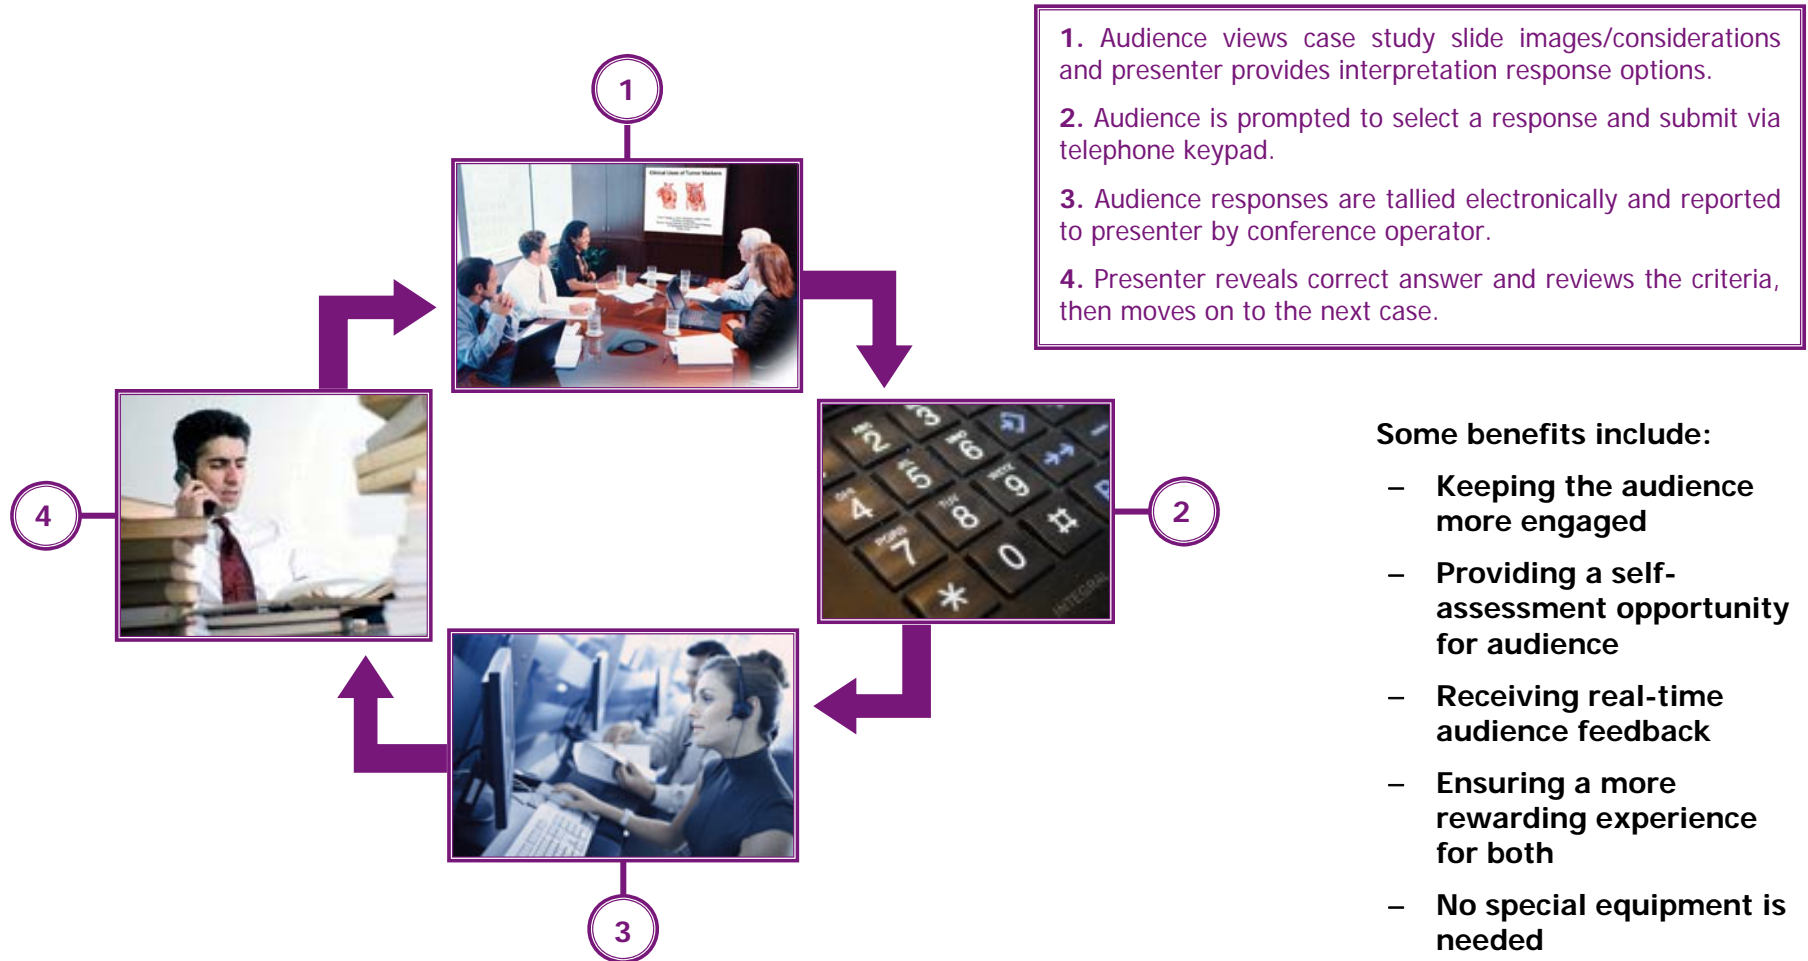

## ASCP Teleconferences & Live Webcasts – Interactive Case Study Format

What is an Interactive Case Study Teleconference? An interactive case study teleconference combines the case-study teaching approach with **electronic audience polling**. Here's how it works: