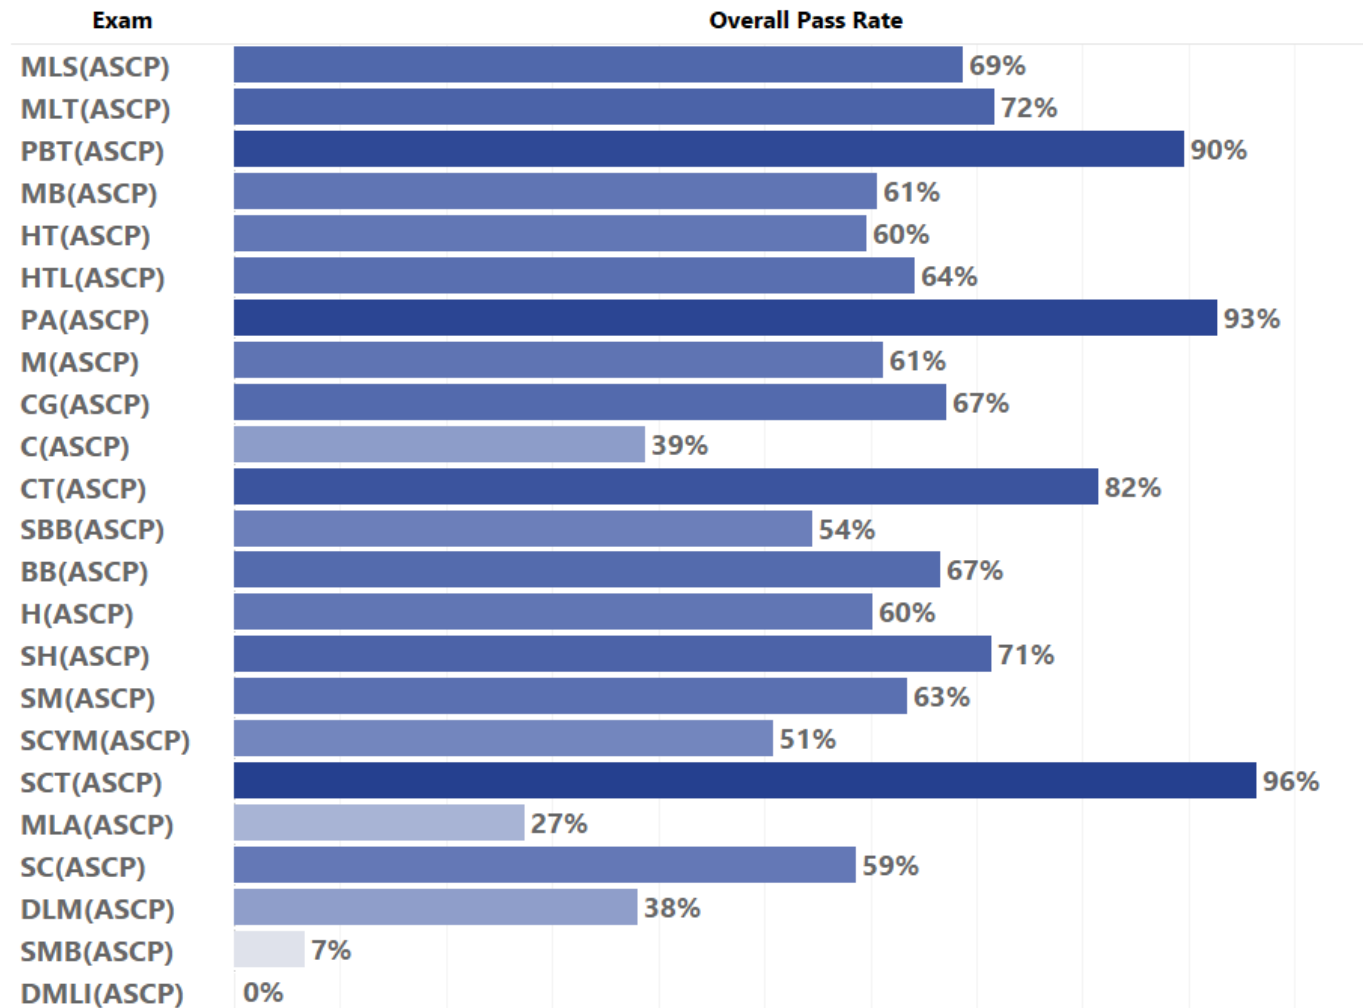

Pass Rates for ASCP BOC Certification Examinations, CY23

Exam	Year First Credentialed	Exams Given	Passes	Total Credentialed To Date
MLS(ASCP)	1931	5,688	3,908	285,182
MLT(ASCP)	1969	2,988	2,143	110,467
PBT(ASCP)	1989	1,427	1,279	72,289
MB(ASCP)	2003	1,287	781	7,965
HT(ASCP)	1948	798	476	27,568
HTL(ASCP)	1980	617	396	6,282
PA(ASCP)	2005	232	215	3,252
M(ASCP)	1948	338	207	7,352
CG(ASCP)	2009	219	147	4,965
C(ASCP)	1948	322	125	6,014
CT(ASCP)	1957	130	106	16,690
SBB(ASCP)	1954	178	97	6,257
BB(ASCP)	1983	144	96	3,796
H(ASCP)	1971	138	83	4,192
SH(ASCP)	1968	56	40	2,915
SM(ASCP)	1953	52	33	3,433
SCYM(ASCP)	2017	63	32	1,090
SCT(ASCP)	1959	28	27	787
MLA(ASCP)	2016	91	25	253
SC(ASCP)	1954	29	17	1,922
DLM(ASCP)	1989	42	16	1,170
SMB(ASCP)	2018	75	5	30
DMLI(ASCP)	2023	3	0	0