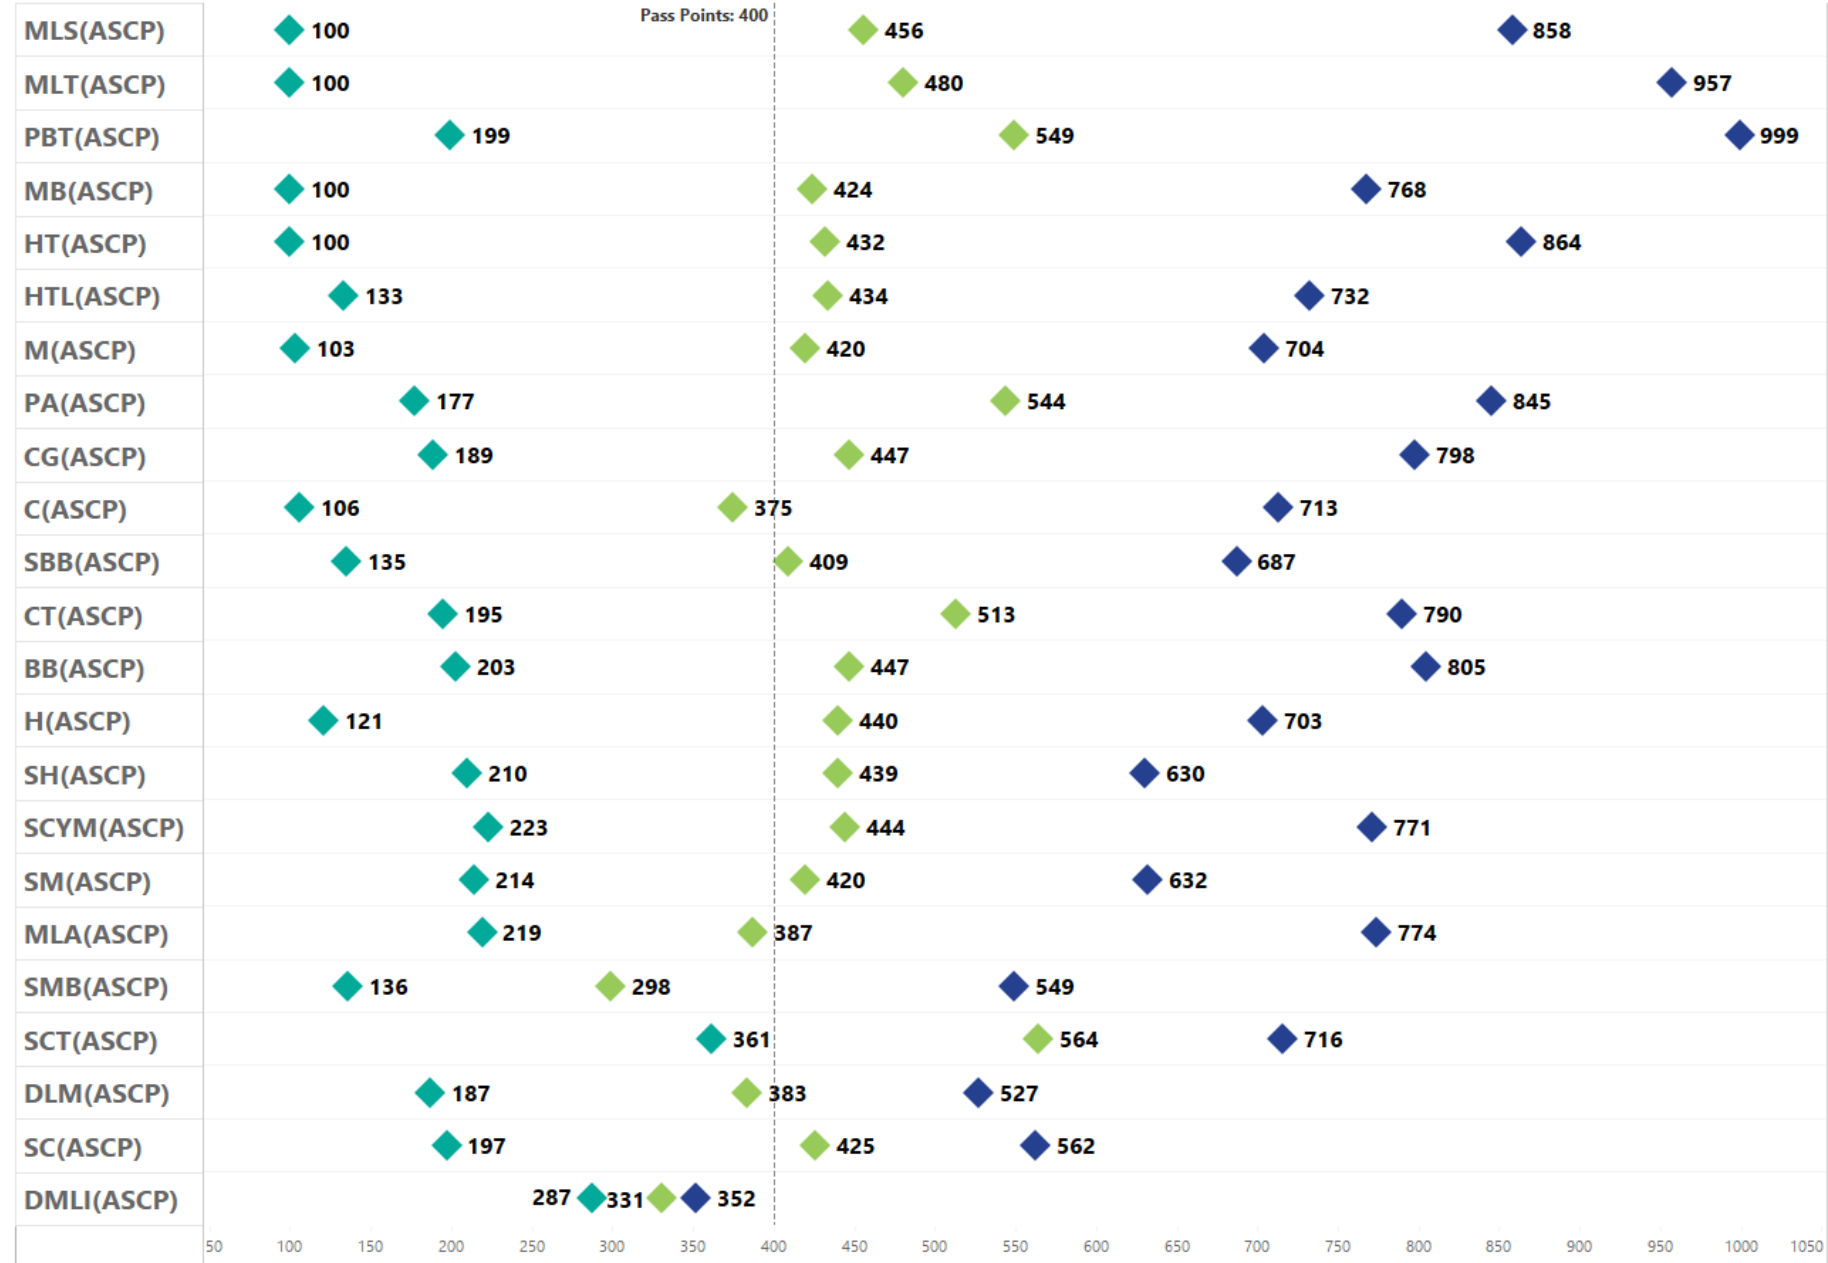

Pass Rates for ASCP BOC Certification Examinations, CY23

Exam	Year First Credentialed	Exams Given	Passes	Total Credentialed To Date
MLS(ASCP)	1931	5,688	3,908	285,182
MLT(ASCP)	1969	2,988	2,143	110,467
PBT(ASCP)	1989	1,427	1,279	72,289
MB(ASCP)	2003	1,287	781	7,965
HT(ASCP)	1948	798	476	27,568
HTL(ASCP)	1980	617	396	6,282
PA(ASCP)	2005	232	215	3,252
M(ASCP)	1948	338	207	7,352
CG(ASCP)	2009	219	147	4,965
C(ASCP)	1948	322	125	6,014
CT(ASCP)	1957	130	106	16,690
SBB(ASCP)	1954	178	97	6,257
BB(ASCP)	1983	144	96	3,796
H(ASCP)	1971	138	83	4,192
SH(ASCP)	1968	56	40	2,915
SM(ASCP)	1953	52	33	3,433
SCYM(ASCP)	2017	63	32	1,090
SCT(ASCP)	1959	28	27	787
MLA(ASCP)	2016	91	25	253
SC(ASCP)	1954	29	17	1,922
DLM(ASCP)	1989	42	16	1,170
SMB(ASCP)	2018	75	5	30
DMLI(ASCP)	2023	3	0	0

◆ Min Scaled Score
◆ Mean Scaled Score
◆ Max Scaled Score

Range of Scores by ASCP BOC Certification Examinations, CY23

**NAACLS,
CAAHEP, ABHES
Accredited
Programs
ASCP BOC First
Time Pass Rates
CY23**

Exam	Total First Attempts	First Attempt Passes	First Attempt Pass Rate
MLS(ASCP)	4,049	3,177	78%
MLT(ASCP)	2,464	1,942	79%
PBT(ASCP)	308	292	95%
HT(ASCP)	263	200	76%
PA(ASCP)	212	201	95%
HTL(ASCP)	148	113	76%
CT(ASCP)	103	89	86%
SBB(ASCP)	72	53	74%
MB(ASCP)	63	61	97%
CG(ASCP)	17	15	88%
MLA(ASCP)	4	0	0%